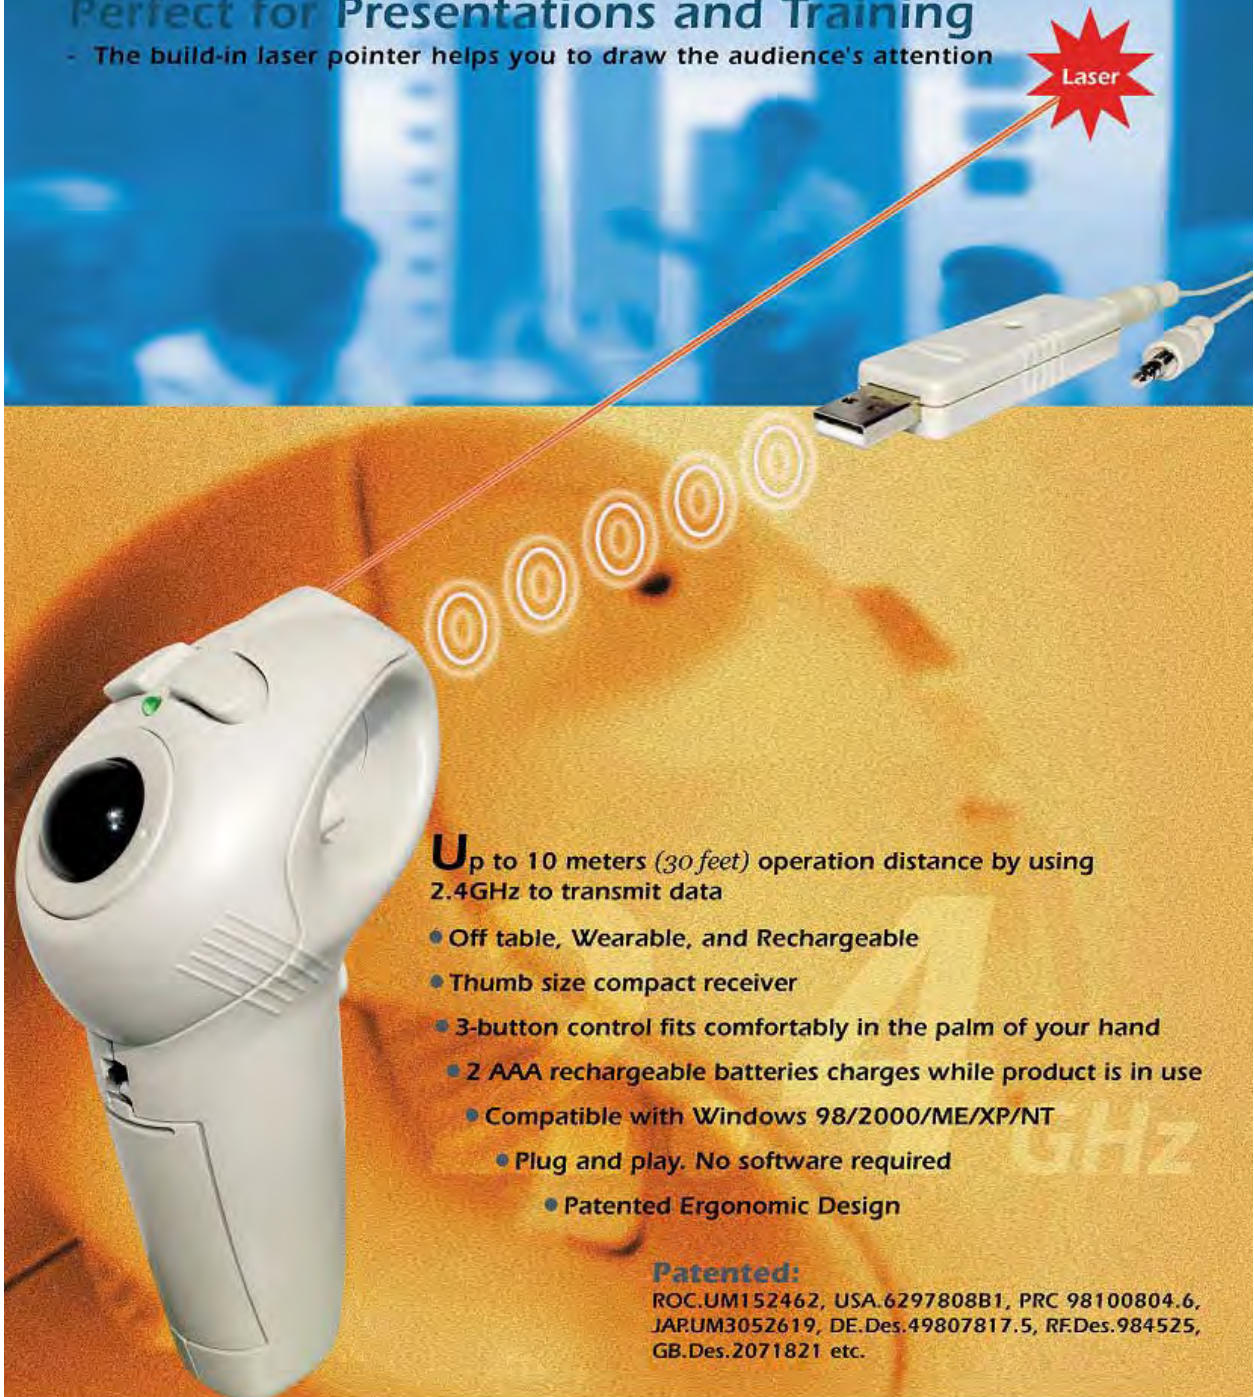

2.4GHz 4D Laser Wireless RF Hand Track

- Remote Presenter, Laser pointer, and Wireless Mouse in one

4D Laser Wireless RF Hand Track

Perfect for Presentations and Training

- The build-in laser pointer helps you to draw the audience's attention

Up to 10 meters (30 feet) operation distance by using 2.4GHz to transmit data

- Off table, Wearable, and Rechargeable
- Thumb size compact receiver
- 3-button control fits comfortably in the palm of your hand
- 2 AAA rechargeable batteries charges while product is in use
- Compatible with Windows 98/2000/ME/XP/NT
 - Plug and play. No software required
 - Patented Ergonomic Design

E-mail:hw@eaststone.tw

Model No.: M4L3OCC - 4

Products Feature

1. Patented, brand new input device
2. 4D hand track with USB interface
3. Single ball, high speed optical 4D scroll inside
4. Off-table operation : without space limitation
5. 4D page scrolling function can be controlled simply by your thumb
6. The harm of radiation and body fatigue owing to using a traditional mouse can be reduced
7. Compatible with Windows 98/2000/ME/XP/NT
8. Application: Presentation, Training, Seminar, Projector, The operation of PC
9. Use two AAA batteries for long-time operation
10. **Radio frequency transmission (2.4GHz)** with eight channels (8,192 ID) for random setting; no need of aligning the receptor
11. The build-in laser pointer helps you to draw the audiences' attention
12. Operating distance : 10 meters Color box package
13. Packaging:
 - Q'ty: 24 pcs in a carton (12 pcs in an intermediate carton and 2 intermediate cartons in an outer carton)
 - Dim.: 627 x 412 x 275 mm / Carton
 - Gross weight: 8.4 kg / Carton
14. 20' container: 7,680 pcs (320 cartons)